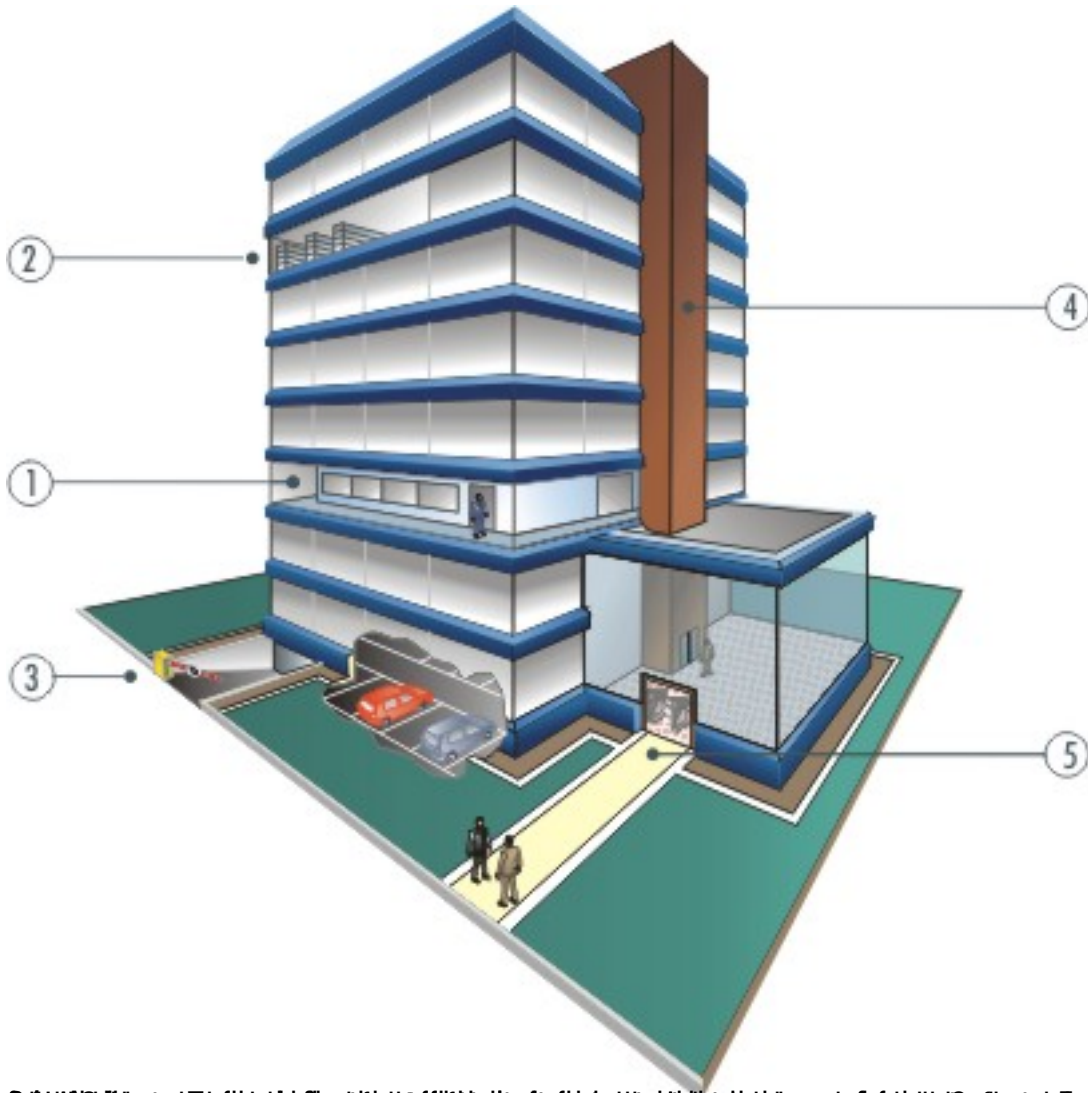

~~© 2015 InnuxAccess. All rights reserved. InnuxAccess is a registered trademark of InnuxAccess. All other trademarks are the property of their respective owners.~~